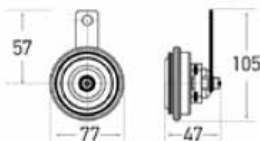

## Classic Horn Set

- Compact and yet big on performance
- Optimal sound projection

Part Number:

**3AM 012 588-151**

Scan here for more information on HELLA Horns.

## TECHNICAL SPECIFICATIONS

- Power consumption: 2 x 48W
- Frequency: 430Hz (high tone), 360Hz (low tone)
- Nominal voltage: 12V
- Acoustic pressure level at 2m (dual tone): 110dB(A)
- Approval: ECE R28
- Certification: E1/Germany