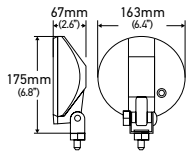

Ideal Usage

- Rural, night driving
- Off-road activity