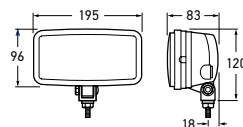

Ideal Usage

- Rural, night driving
- Off-road activity