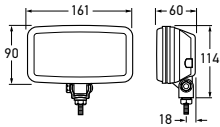

Comet 450 Driving Lamp with Yellow Lens

Part Number: 1FB 005 860-263

Ideal Usage

- Rural, night driving
- Off-road activity