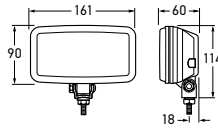

After:
With HELLA Auxiliary Light

Ideal Usage

- Rural, night driving
- Off-road activity