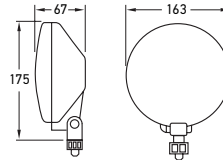

Included

- (2) Lamp
- (2) Halogen Bulb
  - H3 12V / 55W
- Mounting Hardware
- Mounting Instructions
- (1) Switch
- (1) Wire Harness
- (2) Protective Cap
- (1) 12V Relay

HELLA 700FF Driving Lamp Set with Clear Lens (Kitted)

Part Number: 1F7 010 032-801

Included

- (2) Lamp
- (2) Halogen Bulb
  - H3 12V / 55W
- Mounting Hardware
- Mounting Instructions
- (1) Switch
- (1) Wire Harness
- (2) Protective Cap
- (1) 12V Relay