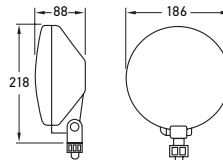

Comet 550 Fog Lamp with Clear Lens and Yellow Reflector

Part Number: 1ND 005 700-423

Ideal Usage

- Rural, night driving
- Off-road activity
- Foggy road conditions

Features

- Lightweight design
- Bonded glass lens
- Yellow aluminum vapor-coated reflector
- Great for foggy road conditions

Included

- (1) Lamp
- (1) Halogen Bulb
  - H3 12V / 55W
- (1) Protective Cap
- Mounting Hardware
- Mounting Instructions

Other Auxiliary Lights - Also Available!

The HELLA 500FF and 700FF auxiliary light uses proven Halogen technology with Free-Form reflectors to deliver excellent lighting performance and visibility in all types of weather. The Free-Form reflector technology from HELLA perfectly co-ordinates the shape of the reflector to direct the light source precisely to provide the most efficient possible light output. The result is 20% more light performance and an extremely even distribution, which eliminates hazardous dark patches in the beam pattern.

HELLA 500FF Driving Lamp Set with Clear Lens (Kitted)

Part Number: 1F4 005 750-941

Included

- (2) Lamp
- (2) Halogen Bulb
  - H3 12V / 55W
- Mounting Hardware
- Mounting Instructions
- (1) Switch
- (1) Wire Harness
- (2) Protective Cap
- (1) 12V Relay

HELLA 700FF Driving Lamp Set with Clear Lens (Kitted)

Part Number: 1F7 010 032-801

Included

- (2) Lamp
- (2) Halogen Bulb
  - H3 12V / 55W
- Mounting Hardware
- Mounting Instructions
- (1) Switch
- (1) Wire Harness
- (2) Protective Cap
- (1) 12V Relay