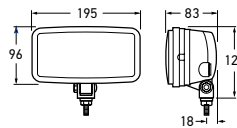

Included

- (1) Lamp
- (1) Halogen Bulb
  - H3 12V / 55W
- (1) Protective Cap
- Mounting Hardware
- Mounting Instructions