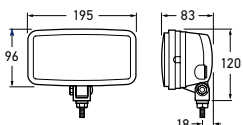

Ideal Usage

- Rural, night driving
- Off-road activity