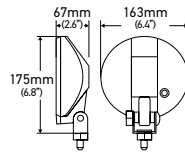

Ideal Usage

- Rural, night driving
- Off-road activity